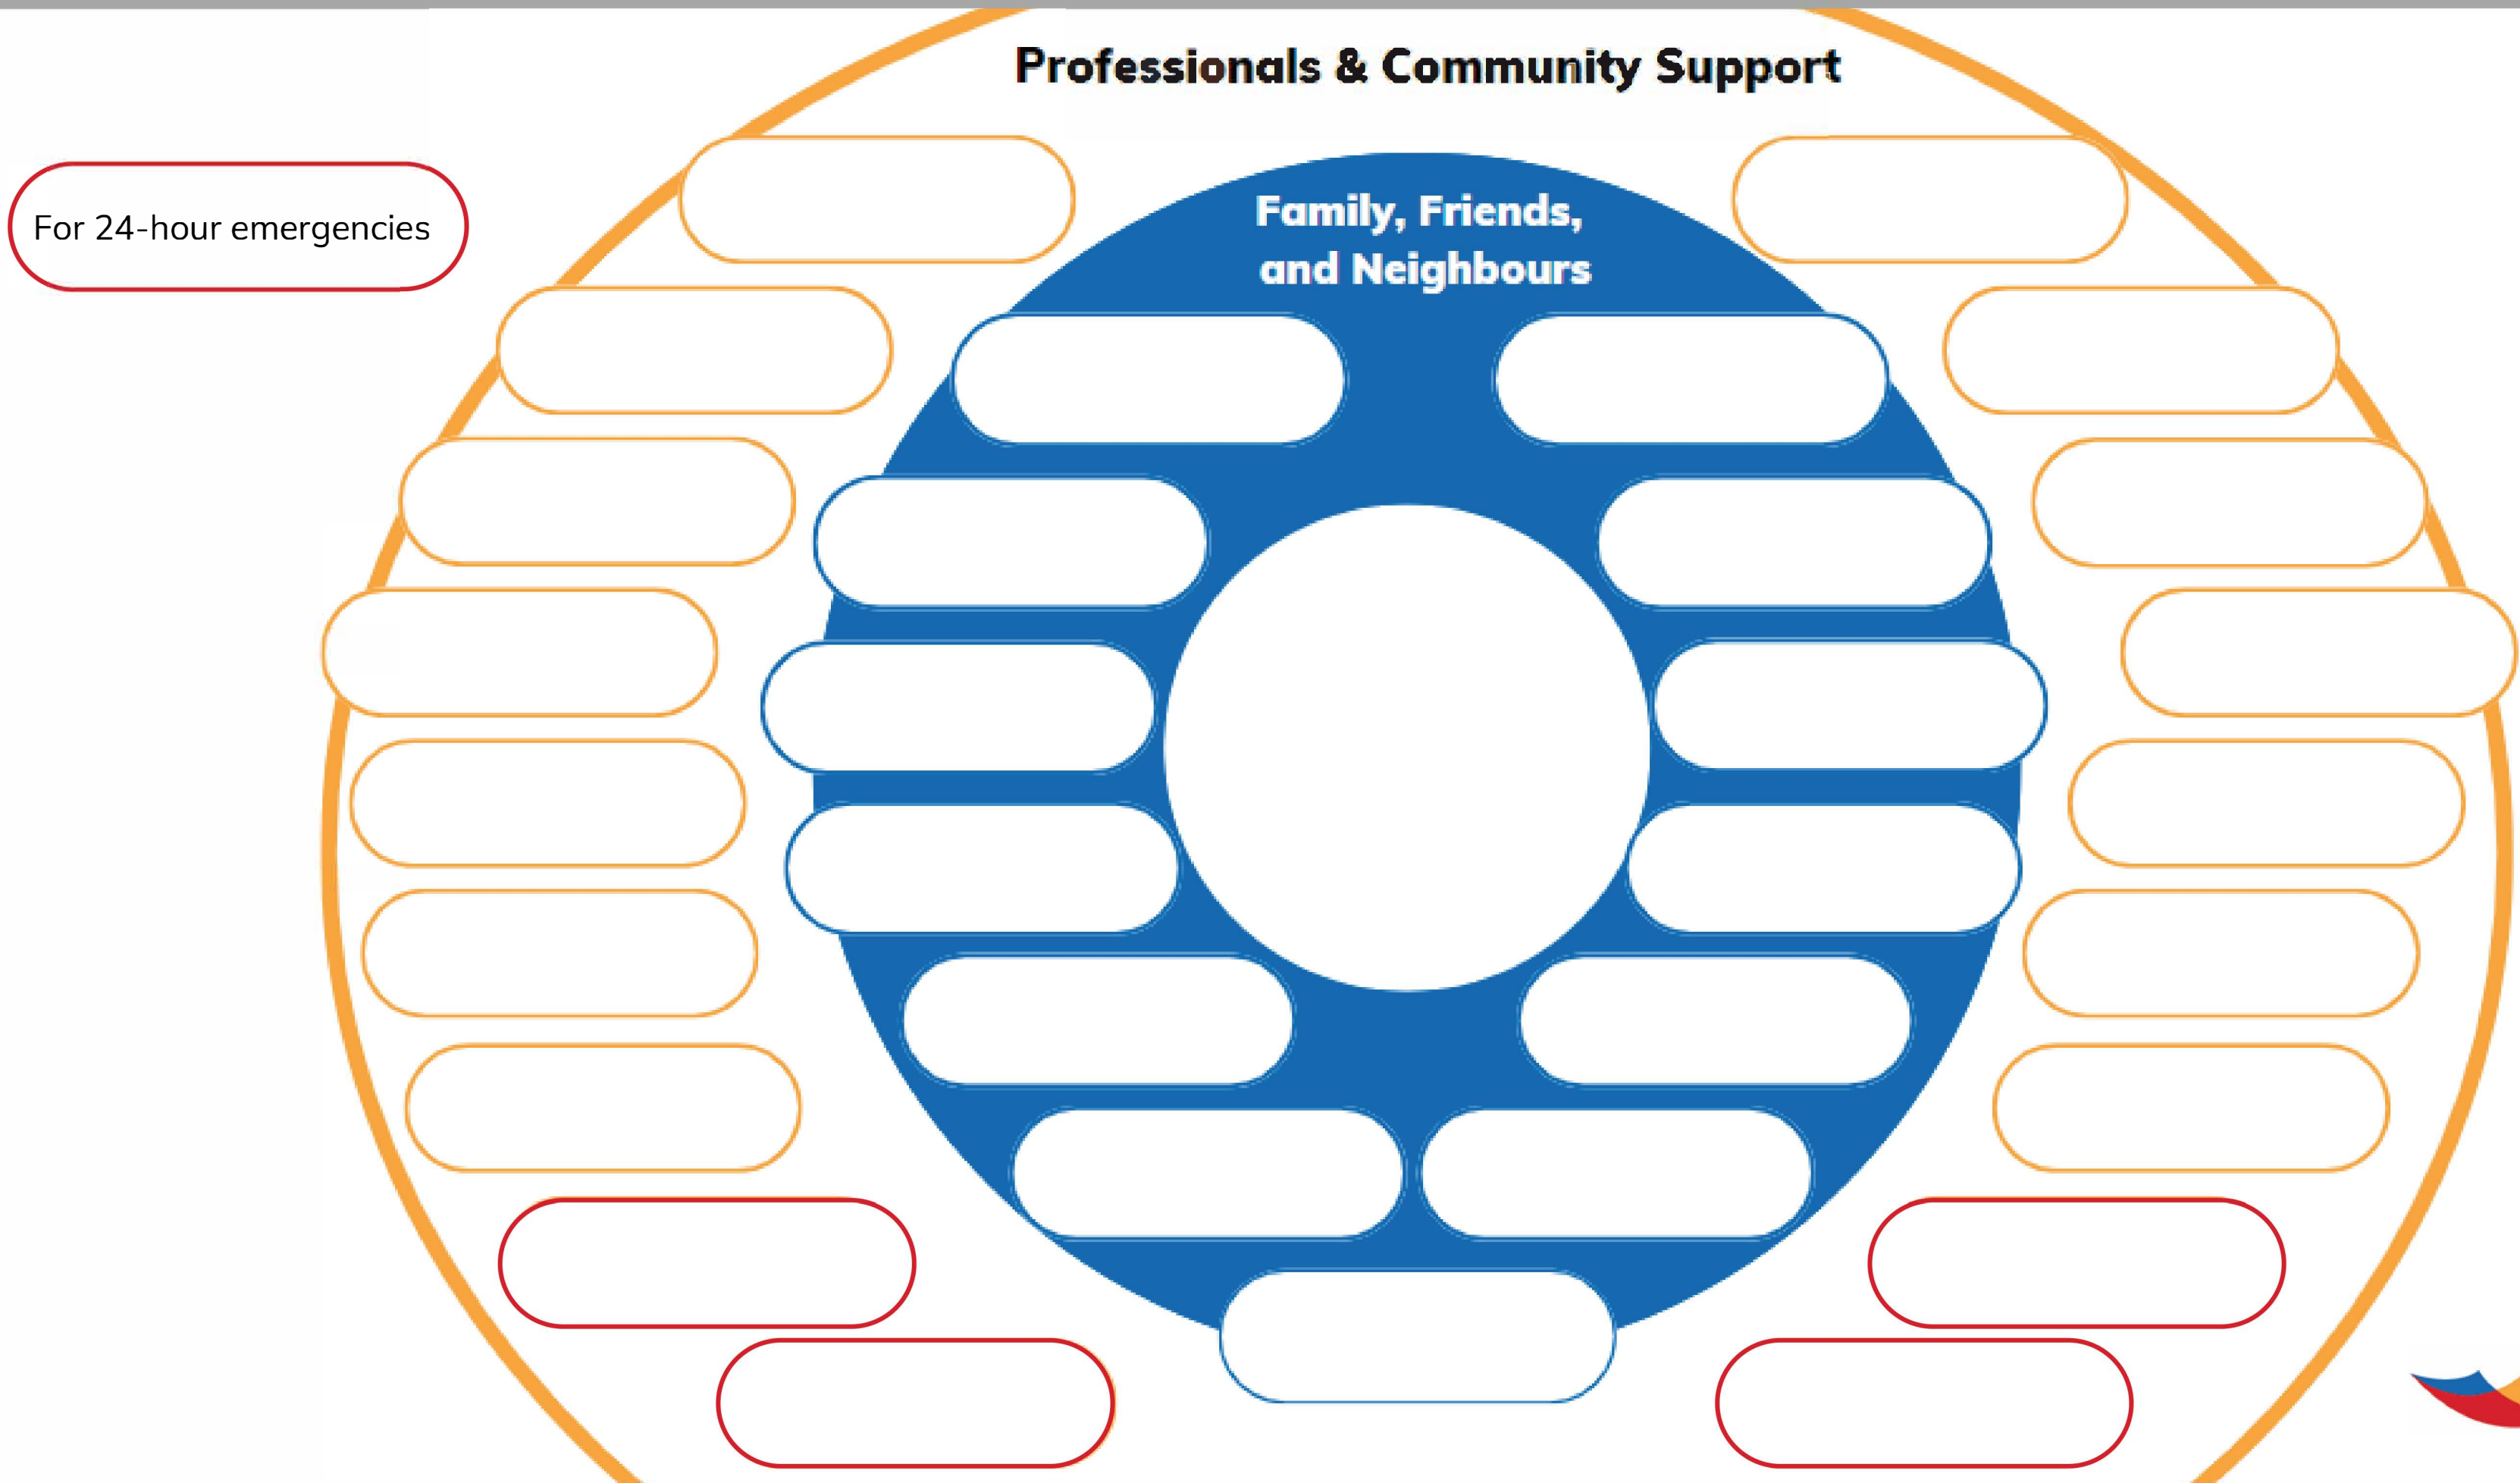

My Family's Support System

Support System

For 24-hour emergencies